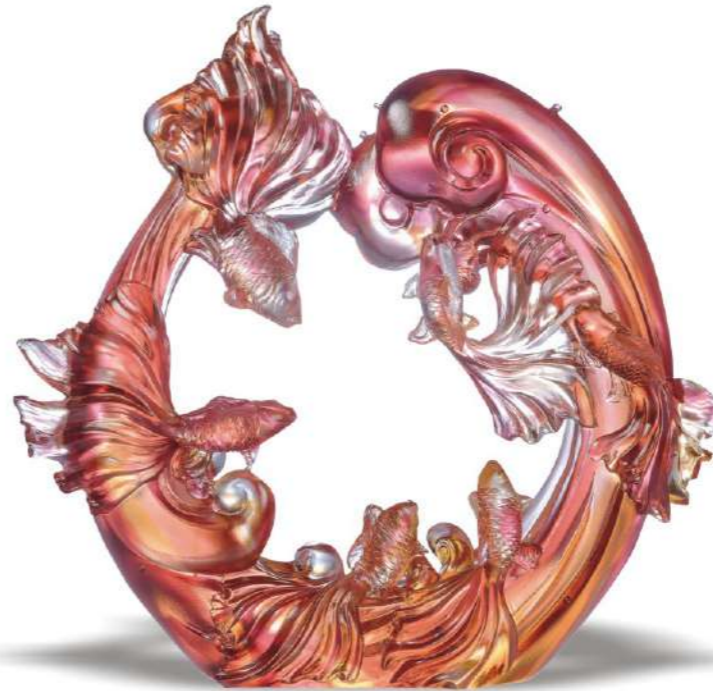

CB-A283慶有餘(含底座)

琉璃：長260mm寬80mm高250mm
底座：長180mm寬100mm高40mm
NT$ 39,888